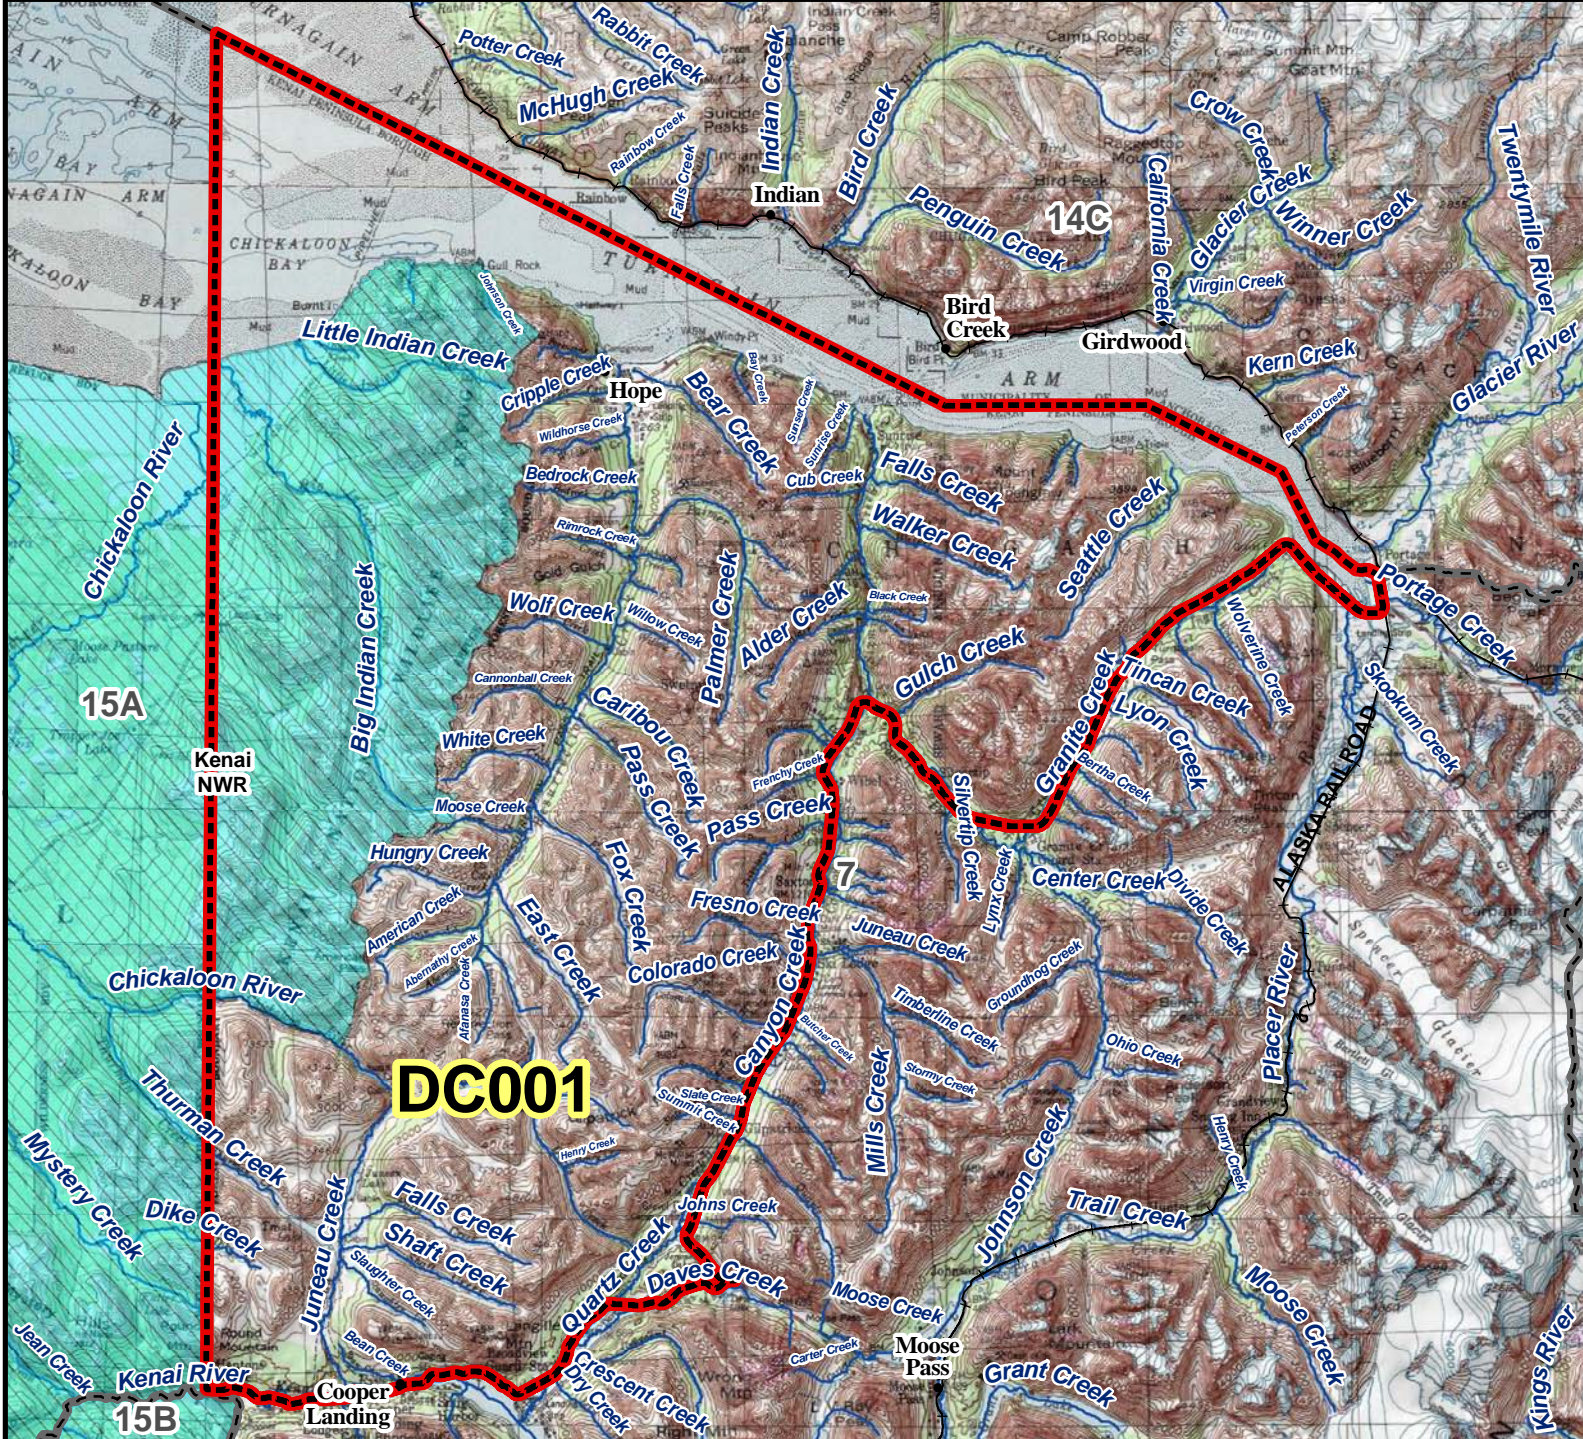

DC001 Caribou Drawing Permit Hunt

AREA DESCRIPTION: Unit 7, Kenai Mountains, that portion north of the Sterling Highway and west of the Seward Highway.