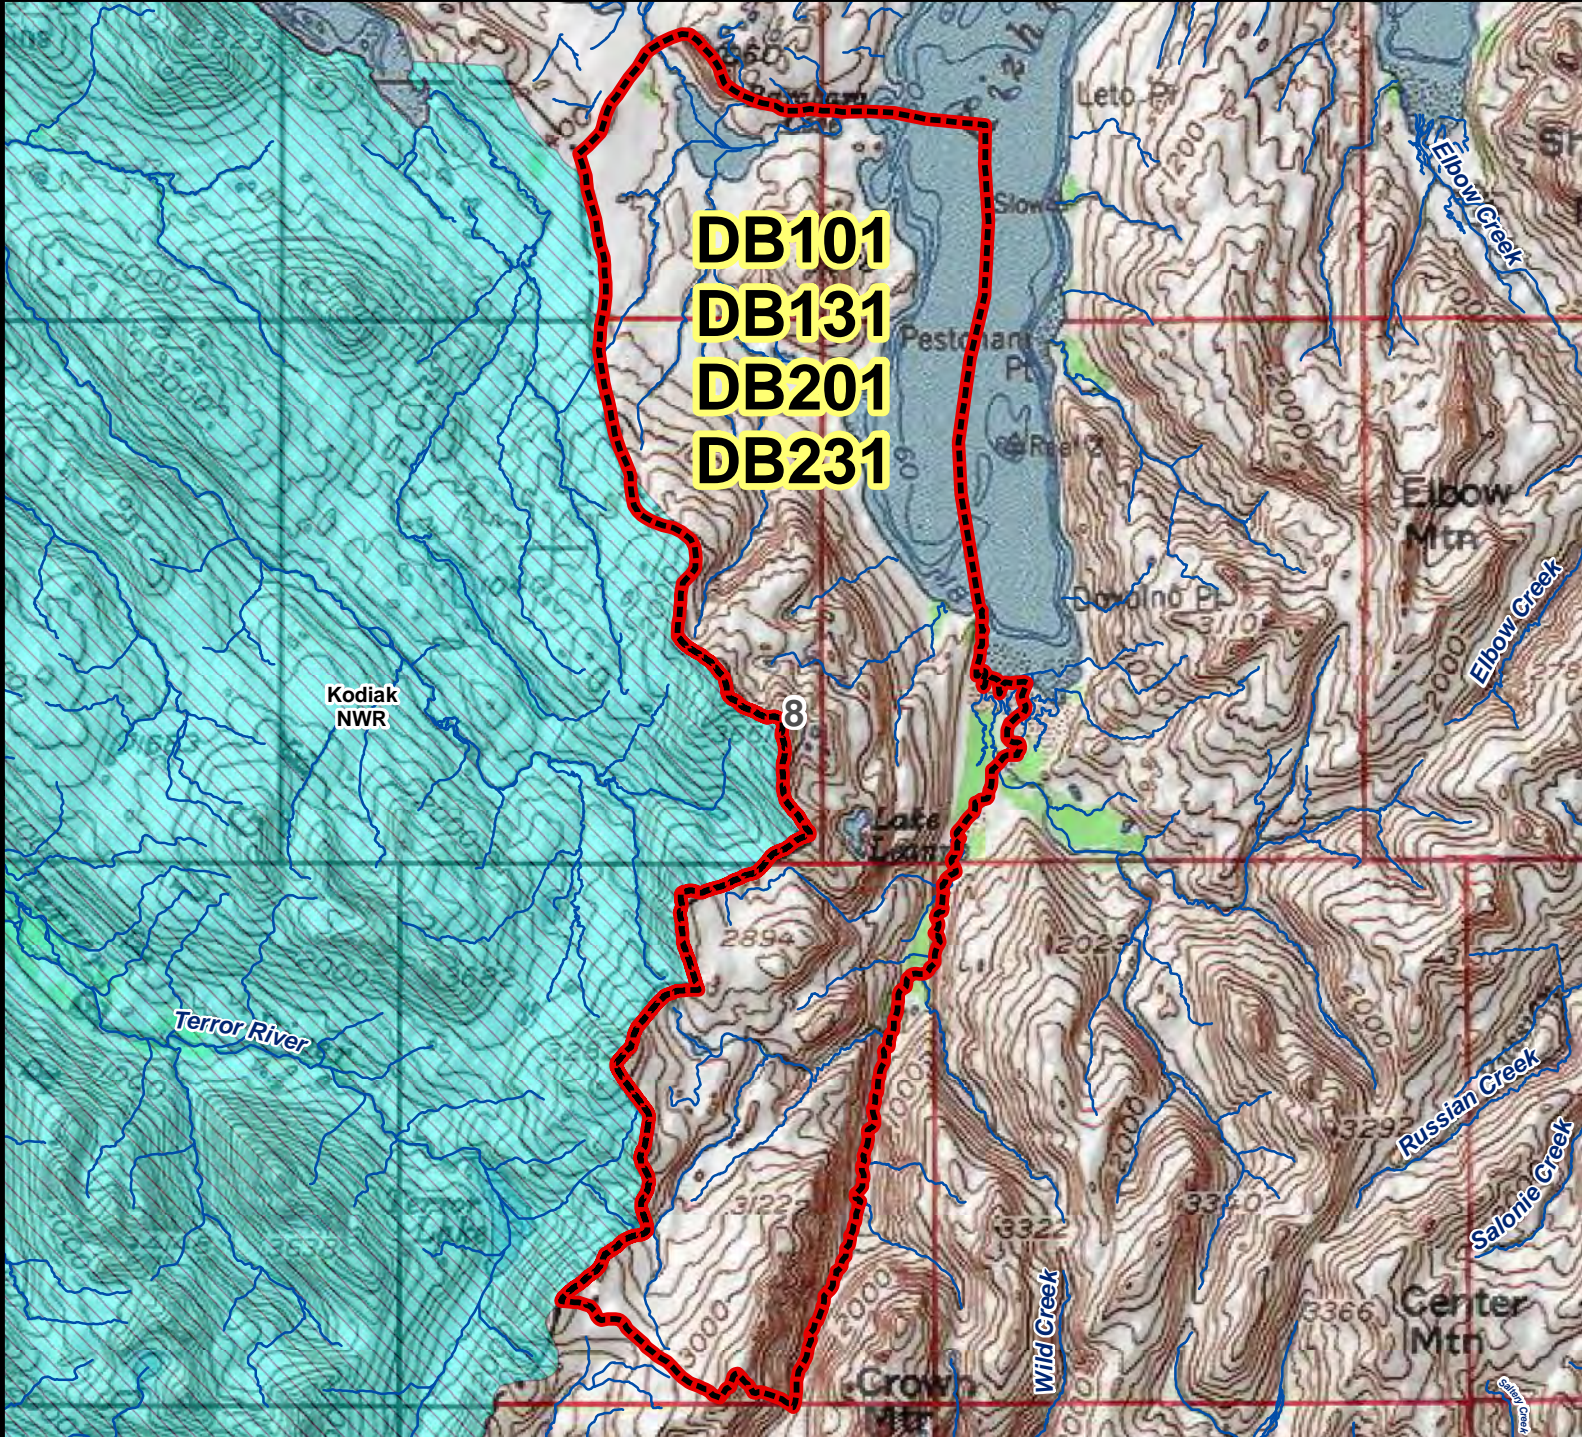

DB101 DB131 DB201 DB231 Brown Bear Drawing Permit Hunt

This map is intended for hunt planning use, not for determining legal property or regulatory boundaries. Content is compiled from various sources and is subject to change without notice. See current hunting regulations for written descriptions of boundaries. Hunters are responsible for knowing the land ownership and regulations of the areas they intend to hunt.

AREA DESCRIPTION: Unit 8, Kizhuyak Bay, Northern Kodiak Island, including the west side of the Kizhuyak River drainage and the southwest side of the Kizhuyak Bay drainage (Hilary Creek).

Please refer to the Alaska Hunting Regulations booklet for bag type, seasons, and additional regulations concerning this hunt.