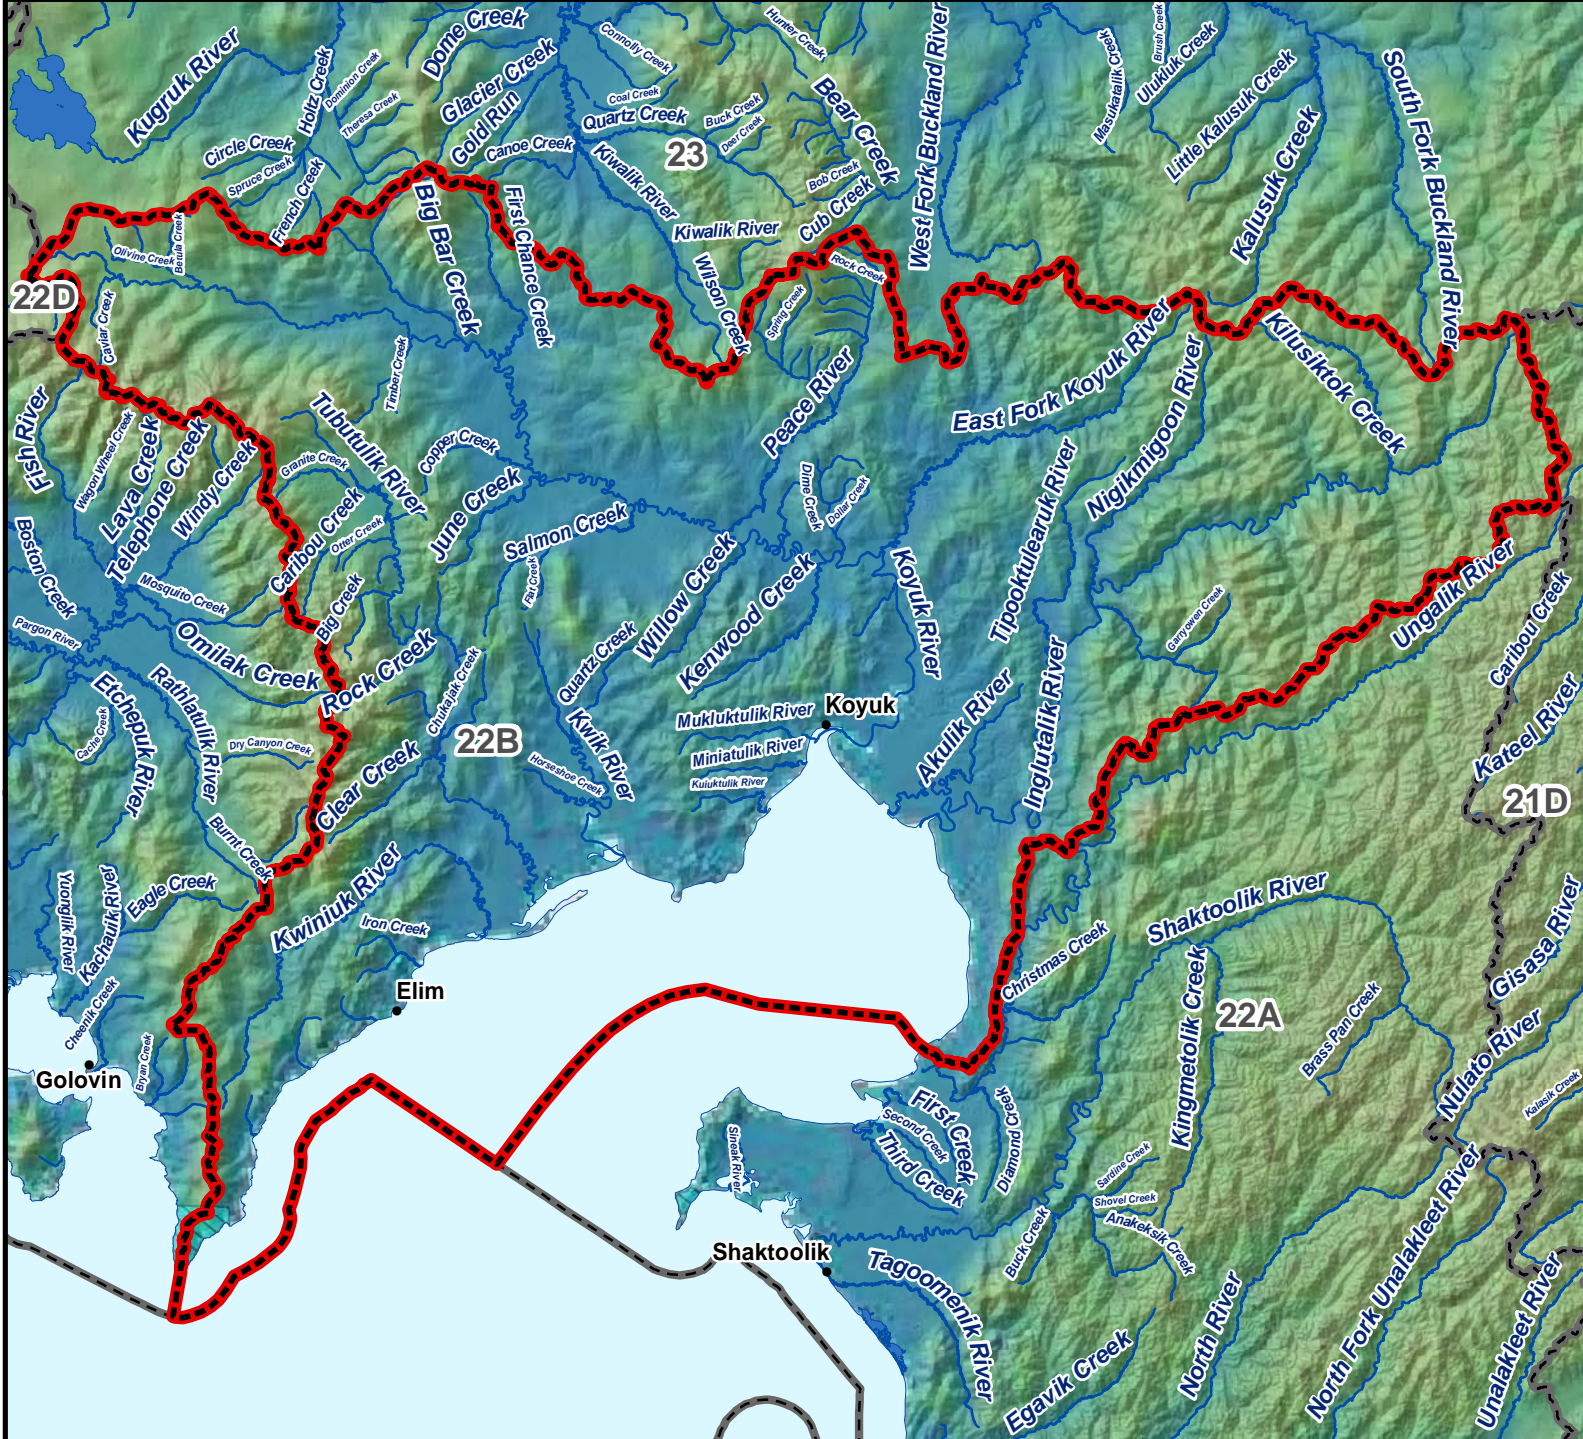

Nonresidents:
**No Open General
 Season Hunt;**
 see Drawing Permit
 Hunt Supplement.

Unit 22B, East Moose - General Hunt

Residents - Harvest Ticket Required

AREA DESCRIPTION: Unit 22B, Kwiniuk, Tubutulik, Koyuk, and Inglutalik River drainages.