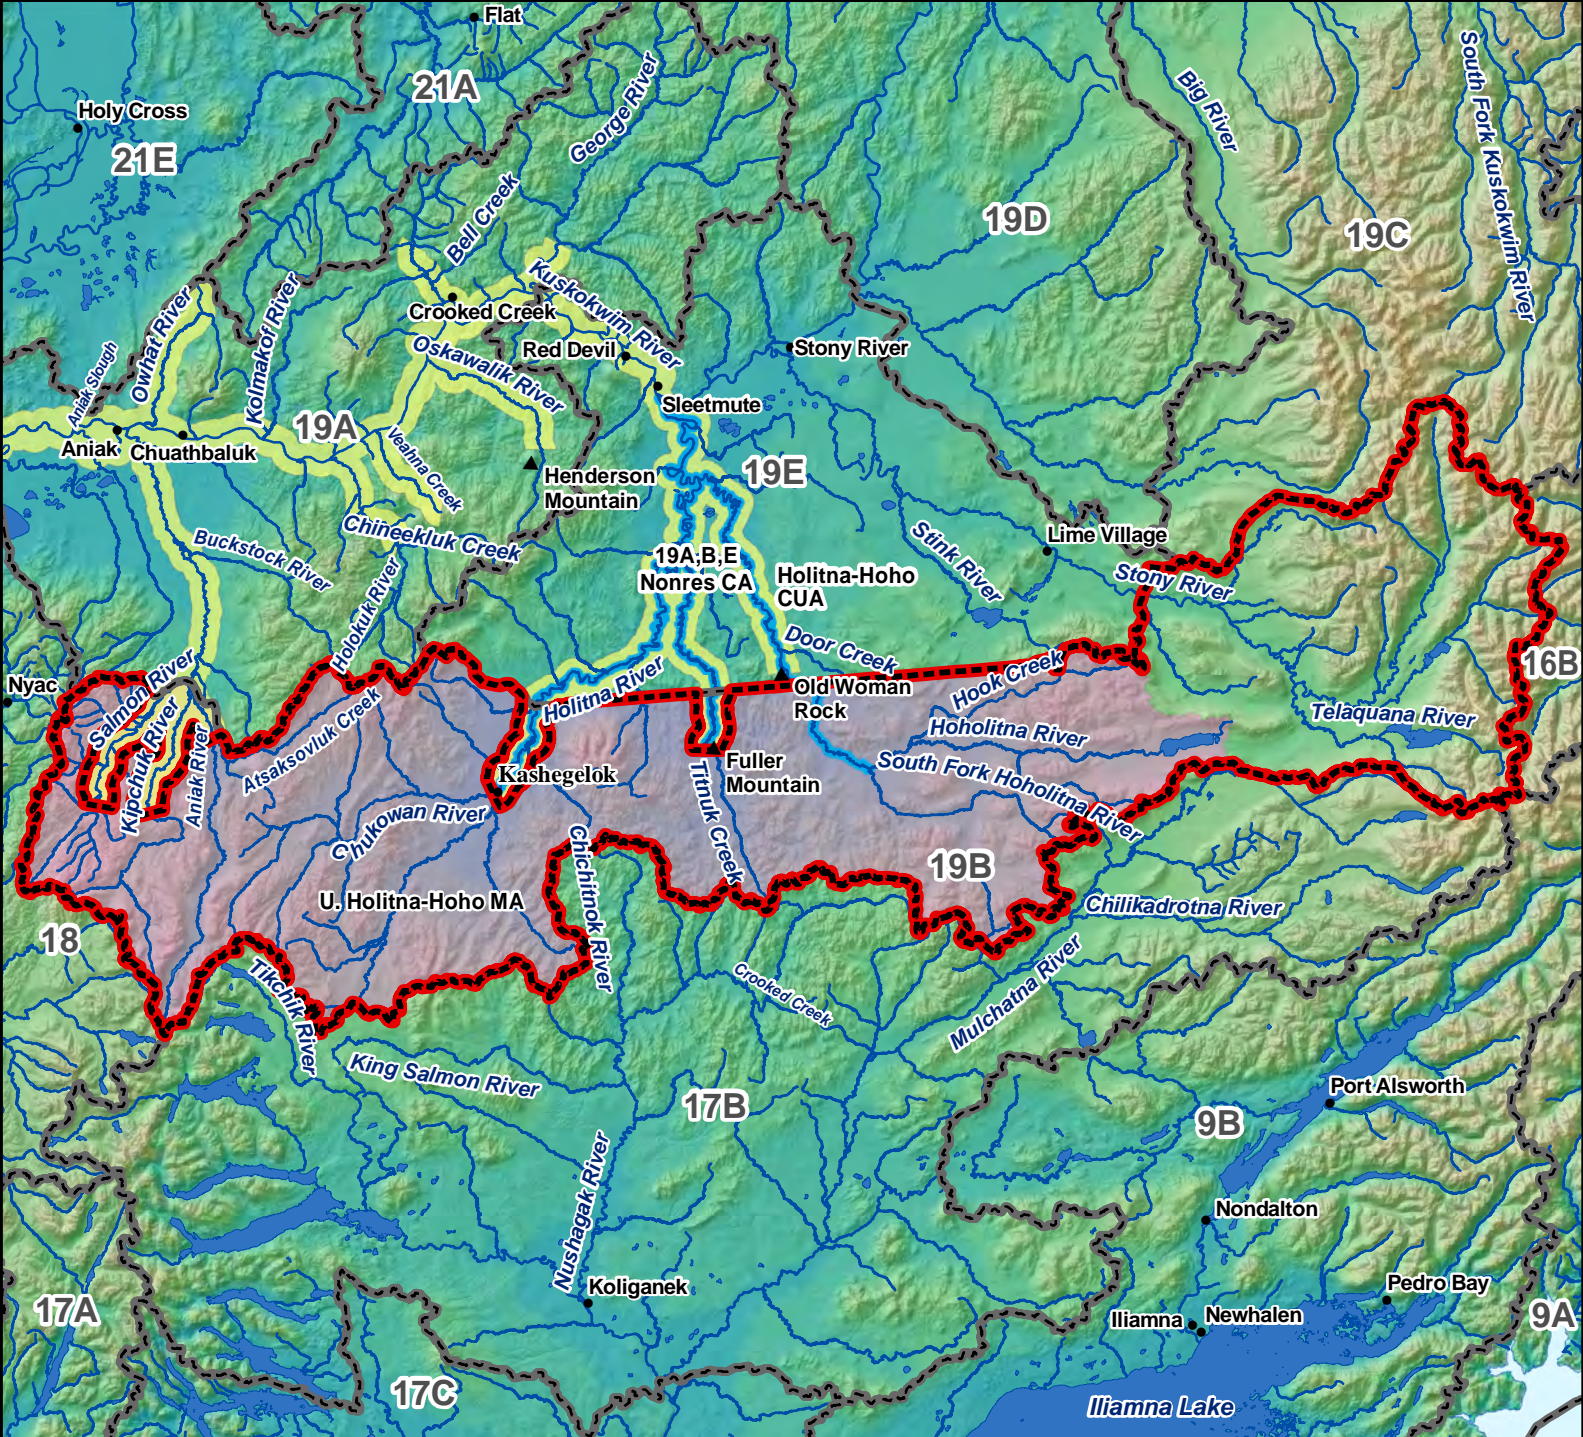

Residents:

See Alaska

Hunting Regulations booklet
for other hunts in Unit 19B.

Unit 19B

Moose - General Hunt

Nonresidents - Harvest Ticket Required

This map is intended for hunt planning use, not for determining legal property or regulatory boundaries. Content is compiled from various sources and is subject to change without notice. See current hunting regulations for written descriptions of boundaries. Hunters are responsible for knowing the land ownership and regulations of the areas they intend to hunt.

AREA DESCRIPTION: Unit 19B, excluding the Nonresident Closed Area.

Please refer to the Alaska Hunting Regulations booklet for bag type, seasons, and additional regulations concerning this hunt.