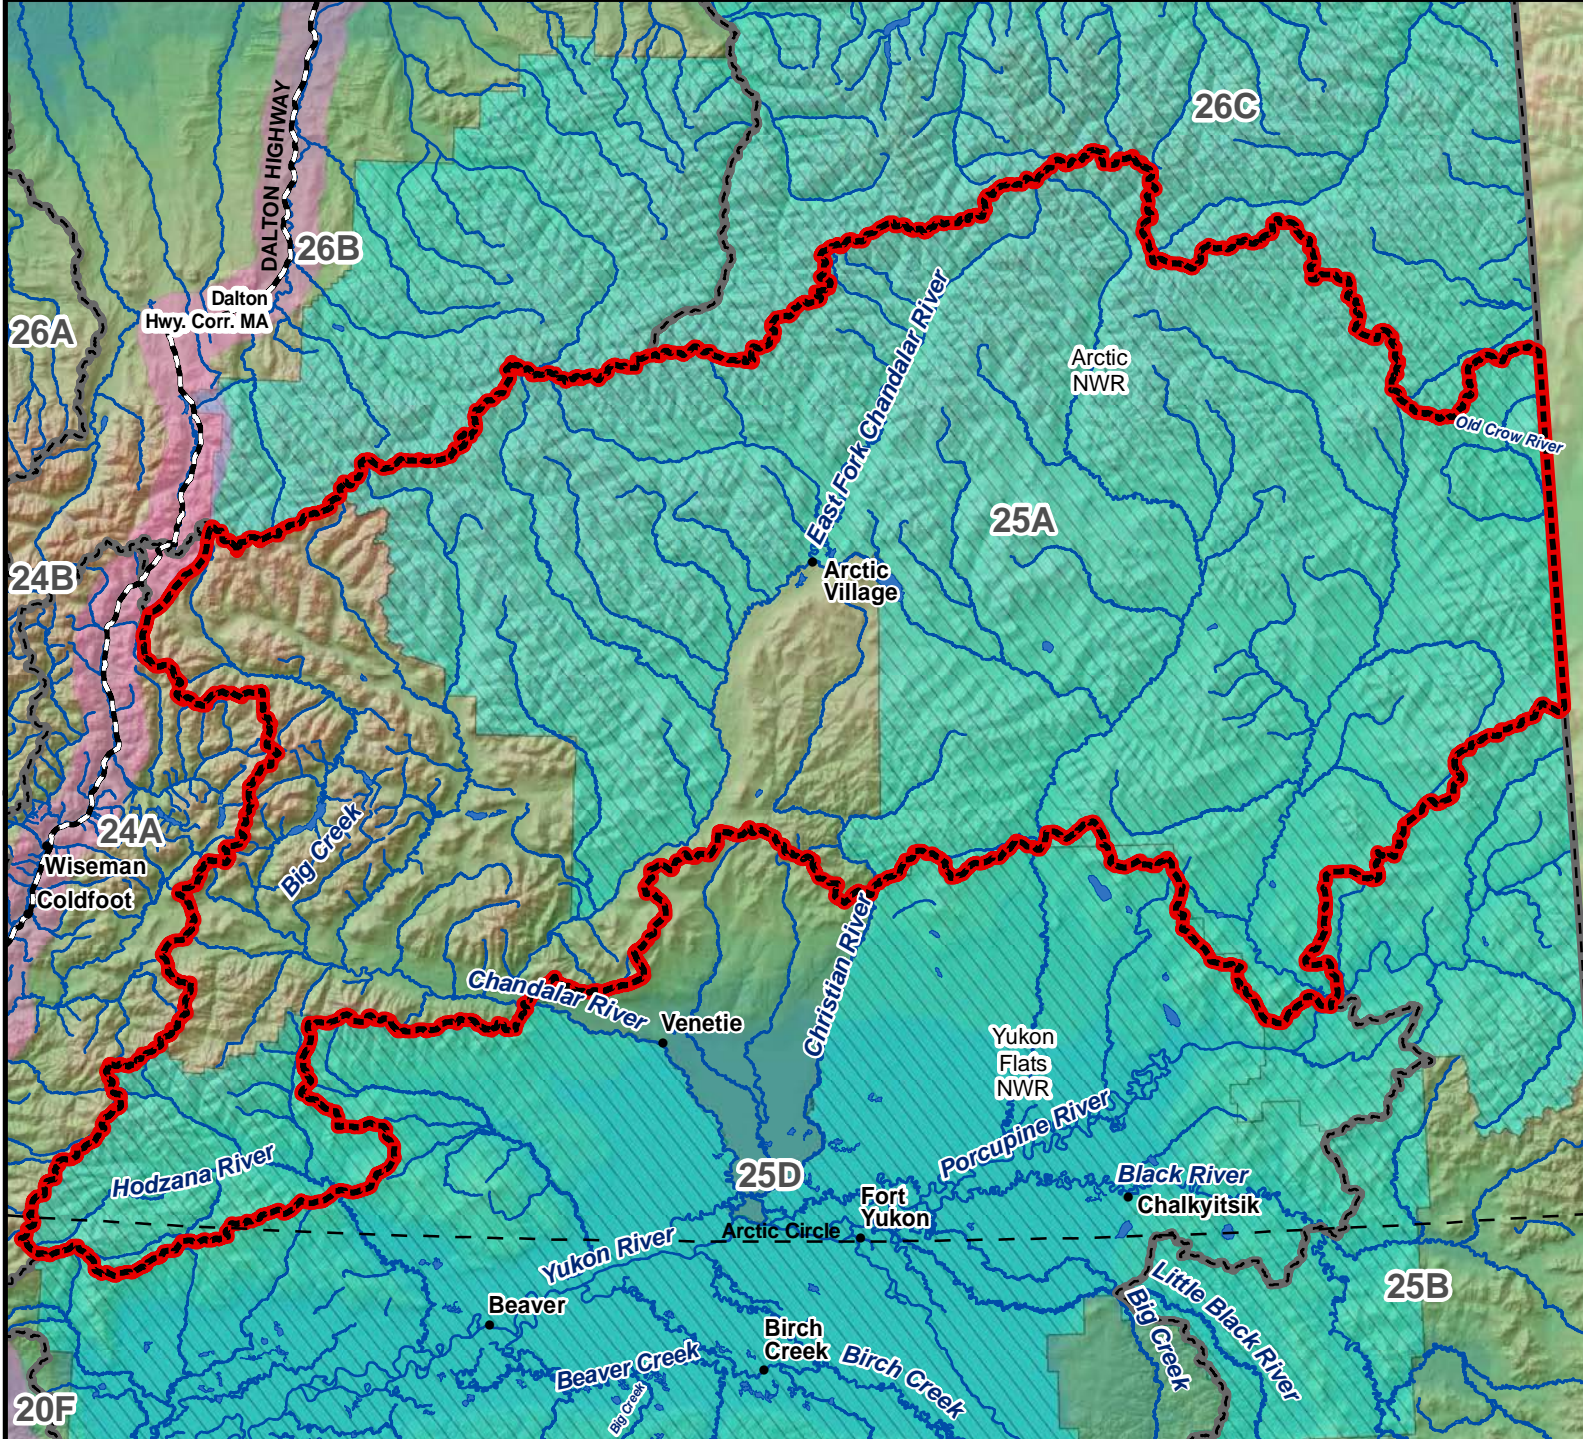

# Unit 25A, Remainder Moose - General Hunt

Residents and Nonresidents - **Harvest Ticket Required**

AREA DESCRIPTION: Unit 25A, remainder.

- Hunt Area
- Subunit Boundary
- Closed Area
- Controlled Use Area
- Management Area
- National Park/Monument
- National Wildlife Refuge
- Military Closure
- Other State Areas
- Closed to Hunting