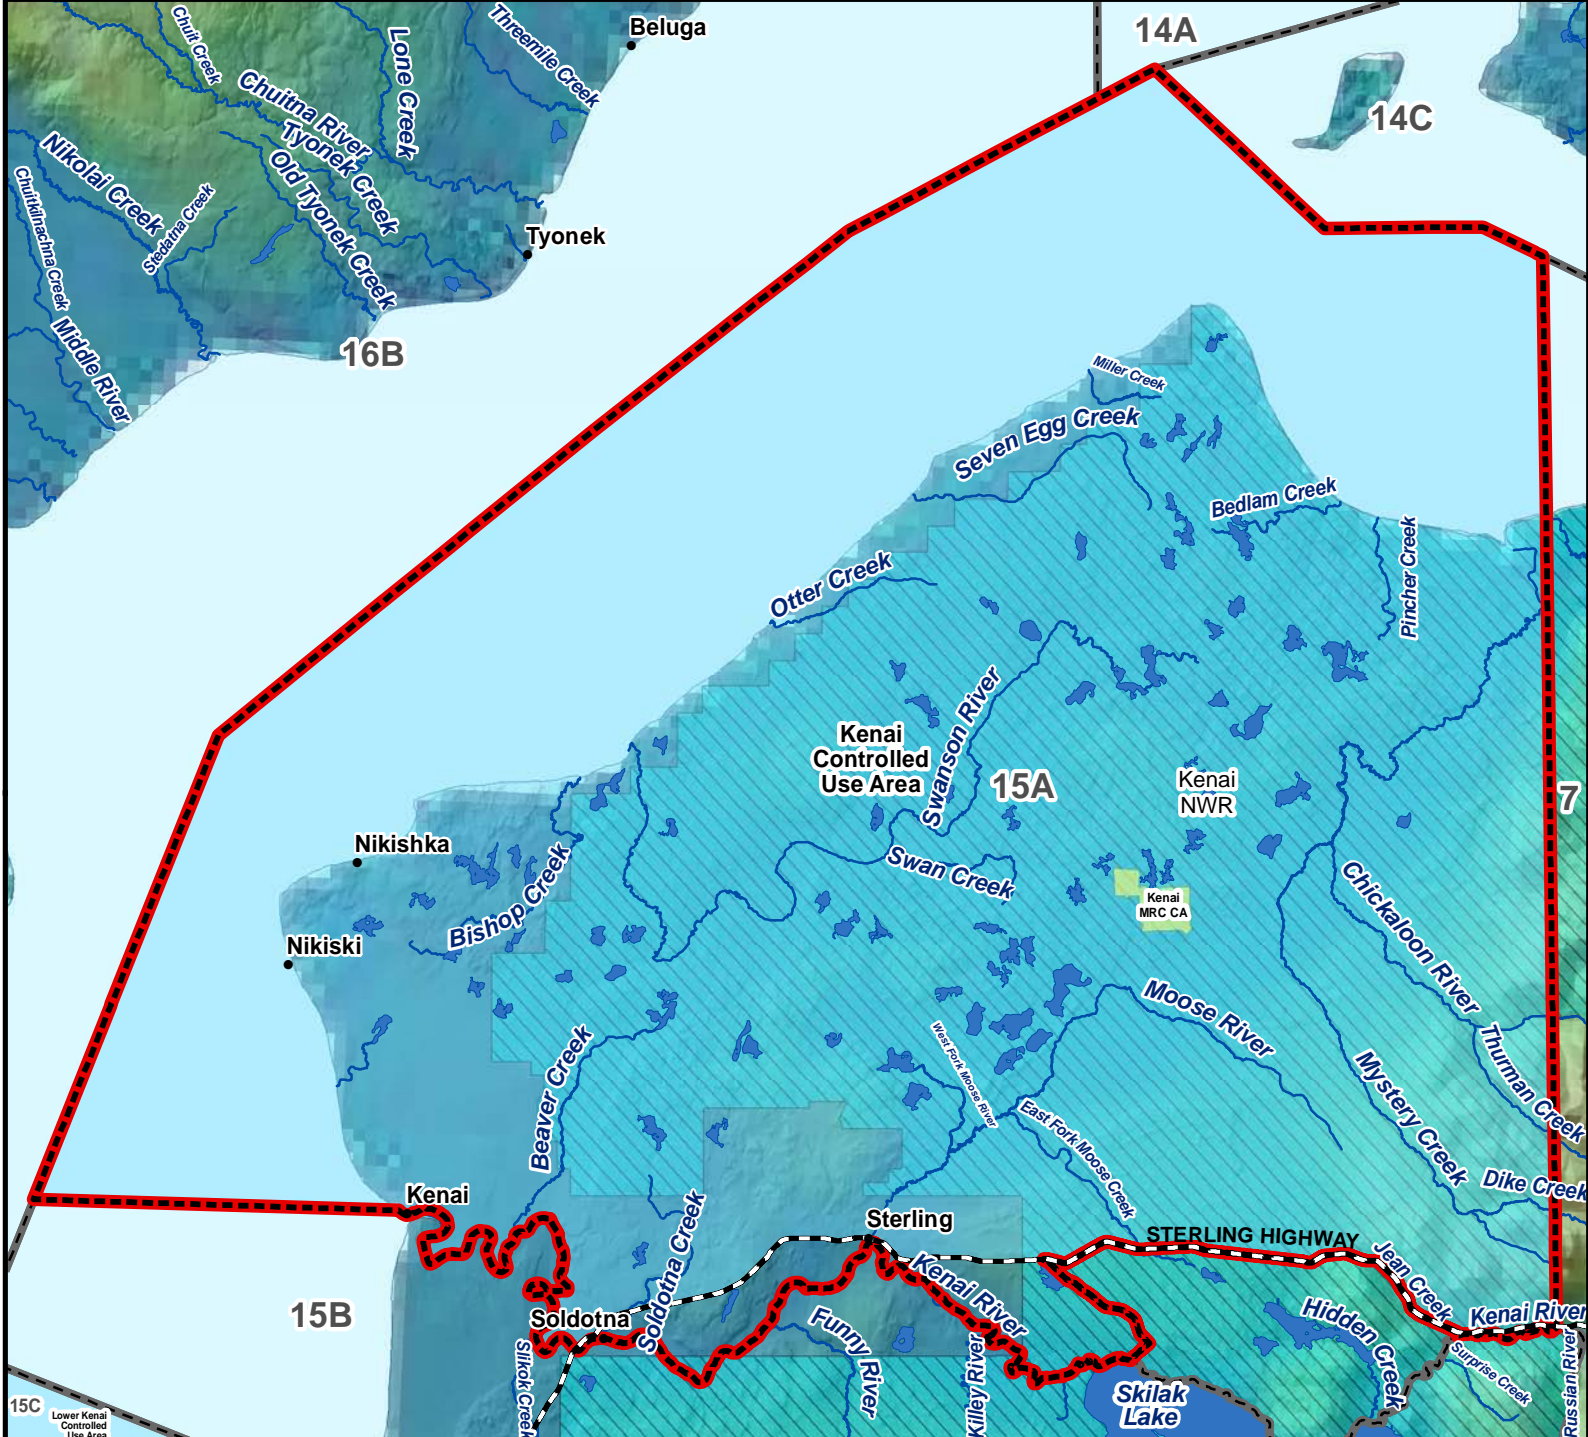

Unit 15A, Remainder Moose - General Hunt

Residents - Harvest Ticket Required Nonresidents - No Open Season

AREA DESCRIPTION: Unit 15A, remainder.

Please refer to the Alaska Hunting Regulations booklet for bag type, seasons, and additional regulations concerning this hunt.