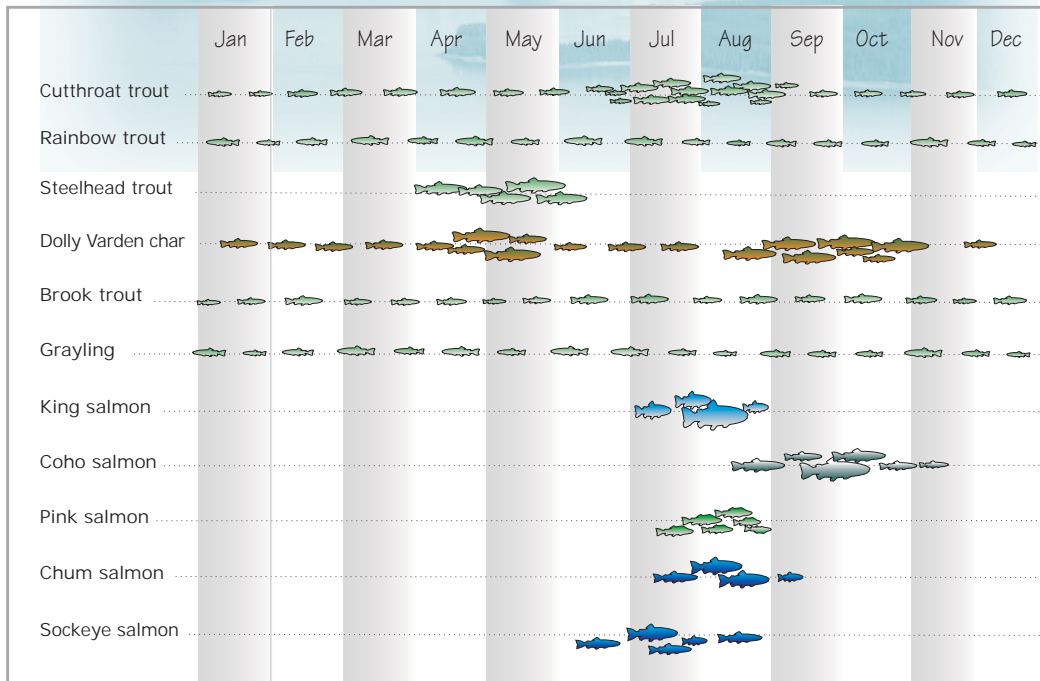

Fish TIMING CALENDAR

Fresh water

Salt water

Fish symbols indicate the beginning, peak, and end of adult presence of each species. Larger symbols, or concentrations of symbols, represent peak fishing times.