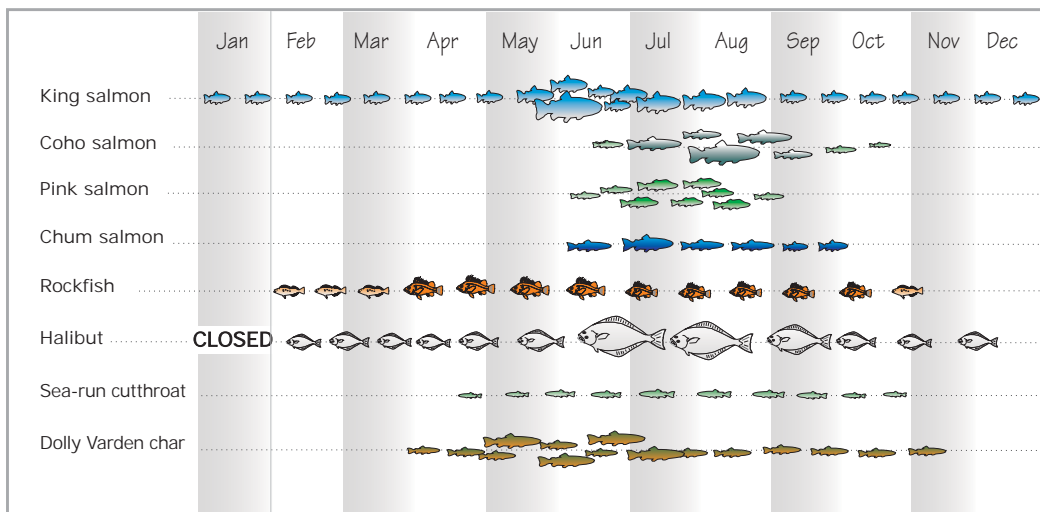

Fish TIMING CALENDAR

Fresh water

Salt water

Fish symbols indicate the beginning, peak, and end of adult presence of each species. Larger symbols, or concentrations of symbols, represent peak fishing times.