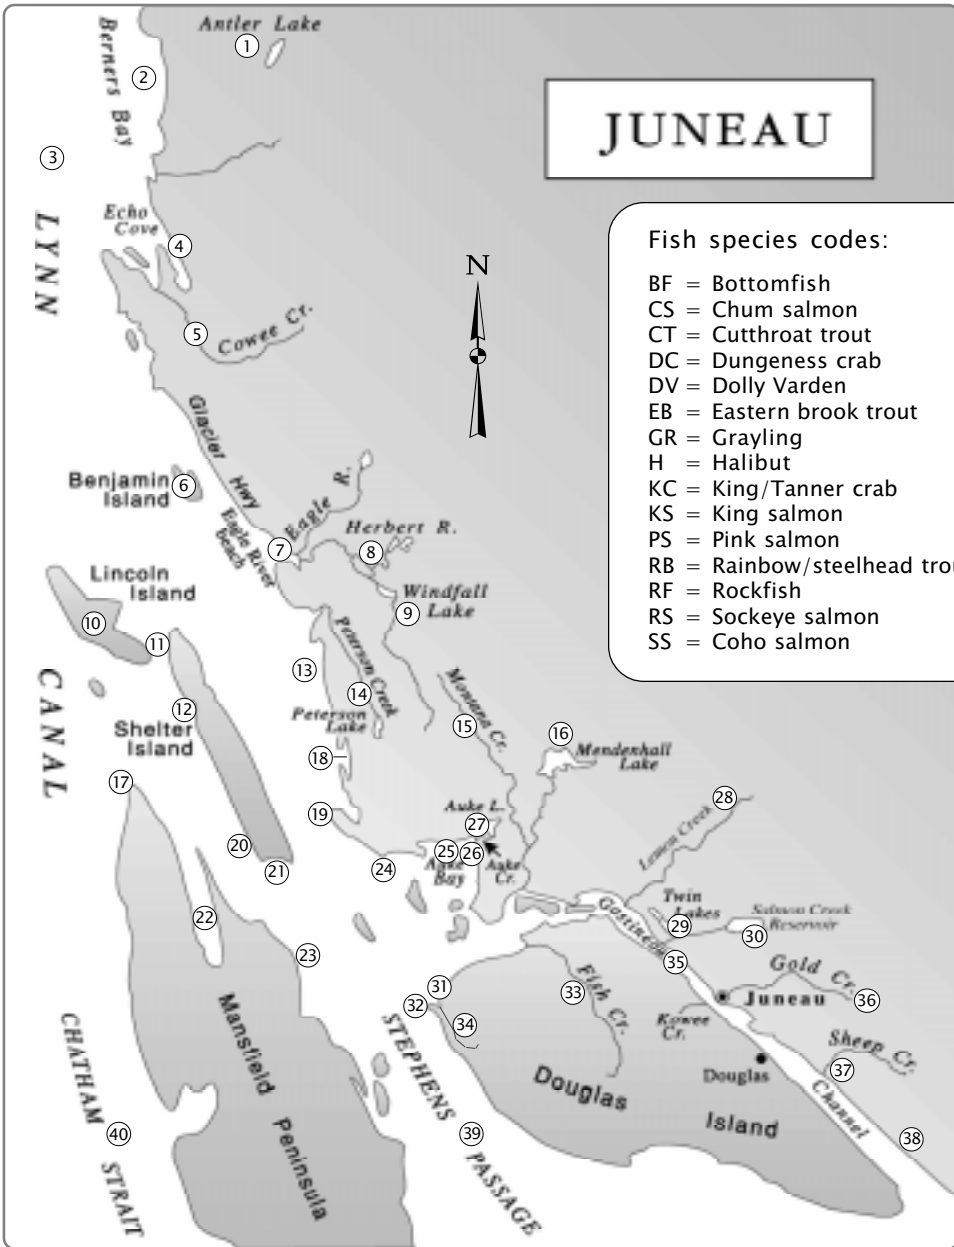

# Fishing spots . . .

On the following pages are maps of the Haines/Skagway area and the Juneau area, with some fishing locations listed that are referred to in the Sport Fishing Regulations Summary.

Before going fishing, familiarize yourself with the particular locations and the sport fishing regulations pertaining to the areas you plan to fish.

## *Haines/Skagway* SPORT FISHING LOCATIONS

Map no.	Area name	Fish species available (see code key on map)	Access/location, facilities
1	Kelsall Landing	SS, RS, DV	2 mi beyond Mosquito Lake
2	Mosquito Lake	SS, RS, DV, CT	Mosquito Lake Rd. (boat ramp/campground)
3	Chilkat River	SS, RS, CS, DV, CT	Parallel to Haines Hwy. ( <i>closed to king salmon</i> )
4	Chilkat Inlet	KS, SS, PS, CT, DV, H, RF, BF, KC, DC	Boat and beach access along Mud Bay Rd.
5	Letnikof Cove	KS, SS, PS, CT, DV, H, RF, BF, DC	5 mi Mud Bay Rd. (boat ramp)
6	Chilkat State Park	KS, SS, PS, DV, CT, H, RF, BF, KC, DC	6 mi Mud Bay Rd. (boat ramp/campground)
7	Chilkoot Inlet	KS, SS, PS, DV, CT, H, RF, BF, KC, DC	Boat and beach access from Lutak Rd.
8	Chilkoot River	SS, PS, CS, RS, DV, DC	End of Lutak Rd.
9	Chilkoot Lake	SS, PS, CS, RS, DV, CT	End of Lutak Rd. (boat ramp/campground)
10	Chilkoot Lake Inlet	DV, CT	End of Lutak Rd. ( <i>closed to salmon fishing</i> )
11	Herman Lake	GR	Trail off Porcupine Rd.
12	Walker Lake	GR	Trail off Porcupine Rd. or plane
13	Taiya Inlet	SS, DV, PS, CS, KS	Boat
14	Lost Lake	RB	Rough 2-mi trail from head of Taiya Inlet
15	Burro Creek	PS, CS, DV	Boat (hatchery)
16	Black Lake	DV	3 mi Carcross Hwy.
17	Skagway Harbor	DV	South of town (boat ramp)
18	Lower Dewey Lake	EB	Trail from Skagway
19	Upper Dewey Lake	EB, DV	Trail from Lower Dewey Lake
20	Chilkat Lake	CT, DV, SS, RS	Air or boat only
21	Taiya River	DV	Boat or trail from head of Taiya Inlet

Map 3. Sport fishing locations in the Juneau area.