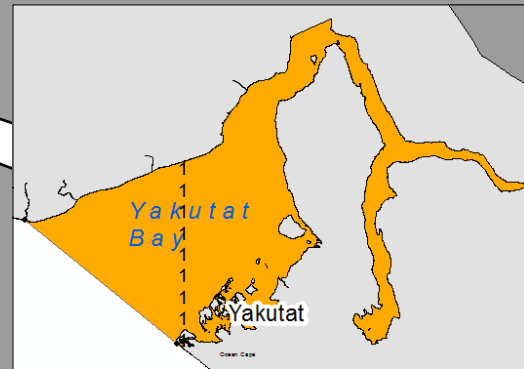

# Spring Troll Fishing Areas 2021

South Passage, 114-23  
 Homeshore, 114-25  
 Point Couverden, 114-26  
 Cross Sound, 114-21  
 Northern Chatham Strait, 112-16

Salisbury Sound, 113-62  
 Sitka Sound, 113-41  
 Western Channel, 113-01  
 Goddard, 113-31  
 West Crawfish Inlet, 113-32  
 Crawfish Inlet THA, 113-33  
 Hidden Falls THA, 112-22  
 Silver Bay THA, 113-35  
 Deep Inlet THA, 113-38  
 Redoubt Bay, 113-30  
 Keku Strait, 109-42  
 Southeast Cove THA, 109-41  
 Thomas Bay SHA, 110-12

Port Armstrong SHA, 109-11  
 Anita Bay THA, 107-35  
 Neets Bay THA, 101-95  
 Carroll Inlet THA, 101-48  
 Rock Point, 101-46  
 Mountain Point, 101-45  
 Bucareli Bay, 103-50  
 Port Saint Nicholas, 103-60